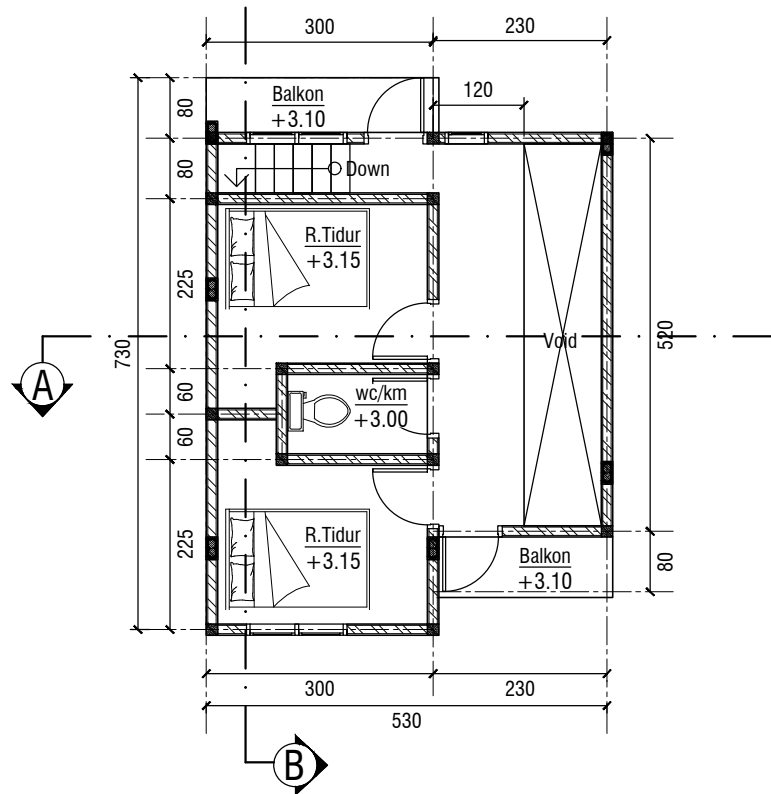

DENAH RUANG LT 2

Skala 1:100

KETERANGAN

LEGENDA :

- : Pas. Batu Bata 1PC:4PS
- : Pas. Trasram 1PC:2PS
- : Rumput
- : Garis As
- : Garis Potongan
- : Arah Tampak
- : Arah Potongan

DESIGN BY

ABM DESIGN STUDIO
ARCHITECTURE DESIGNERS, INTERIOR & 3D ARTIST

CUSTOMER

DIGAMBAR :

FERI YOGA MAULANA

TANGGAL :

DIPERIKSA :

TANGGAL :

PROJECT

KODE GAMBAR

JUDUL GAMBAR

NO. GAMBAR

SKALA

REVISI